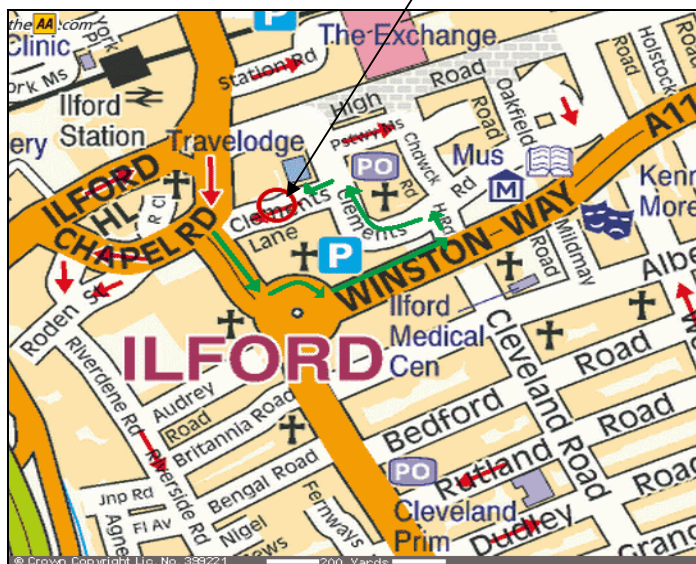

Exchange House, 13-14 Clements Court, Clements Lane, Ilford, Essex, IG1 2QY

**Exchange House
13-14 Clements court
Clements Lane
Ilford
Essex, IG1 2QY
Tel: 020 8252 8000**

Follow green arrows on small map.
At main gates, press buzzer for Exchange House (13) and proceed to park under the Clocktower.