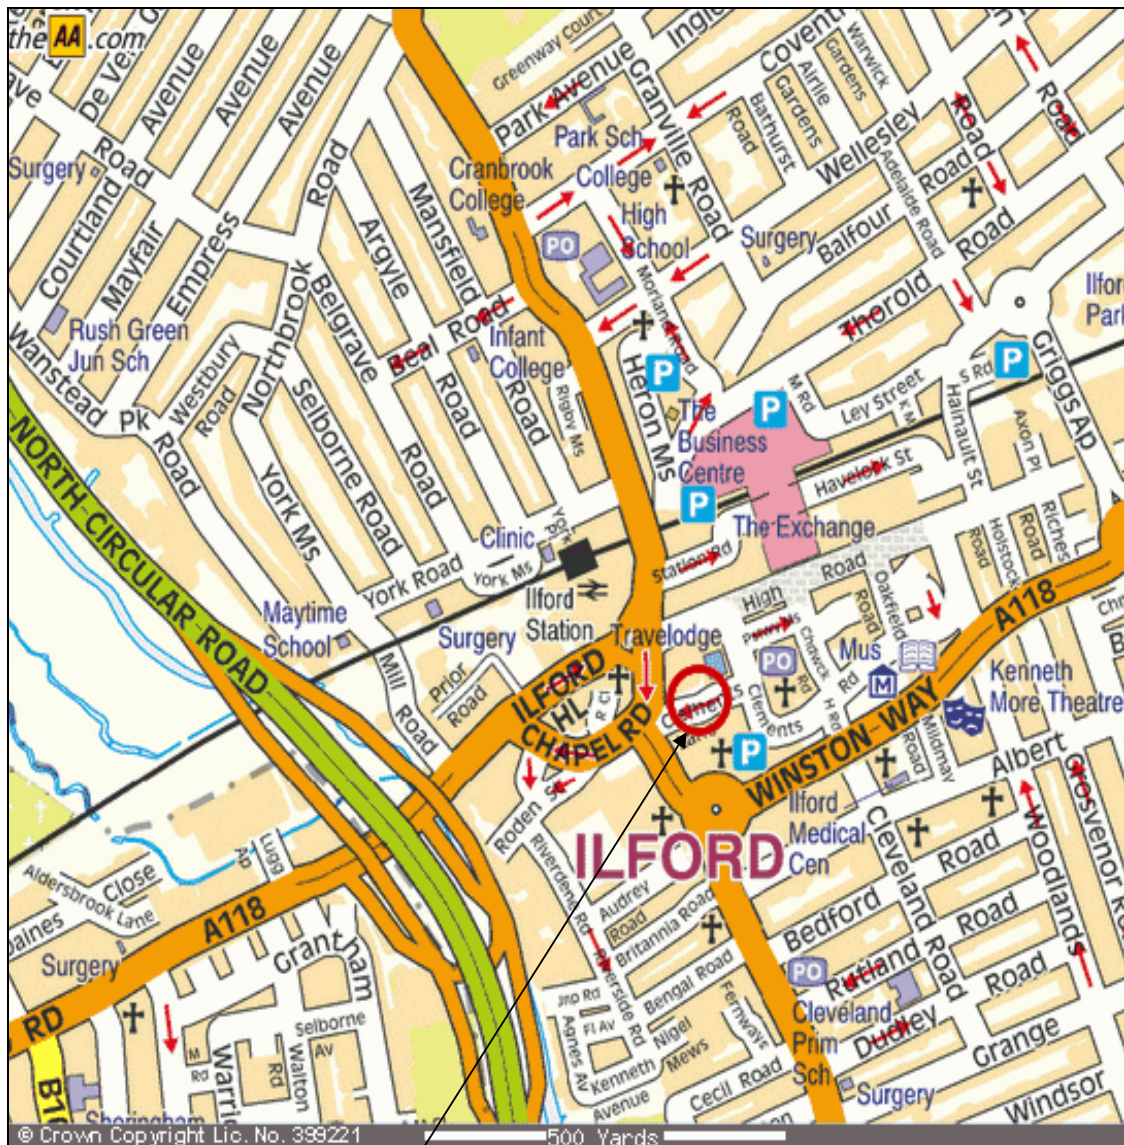

Exchange House, 13-14 Clements Court, Clements Lane, Ilford, Essex, IG1 2QY

**Exchange House
13-14 Clements court
Clements Lane
Ilford
Essex, IG1 2QY
Tel: 020 8252 8000**

Follow green arrows on small map.
At main gates, press buzzer for Exchange House (13) and proceed to park under the Clocktower.